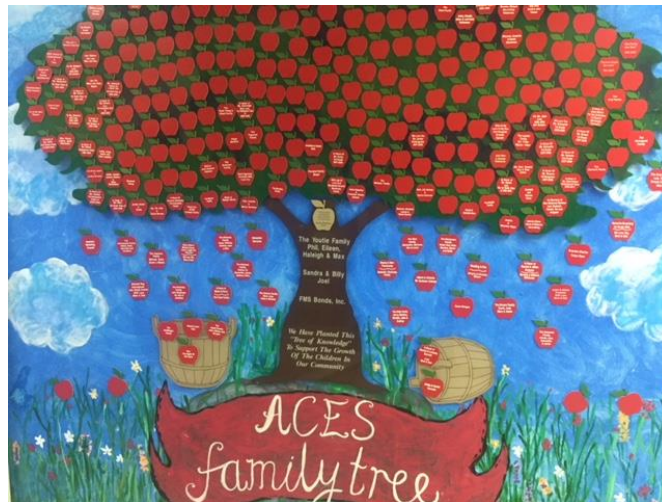

# Show your support for ACES! Be a part of our ACES Family Tree!

**Our ACES Family Tree is a large permanent acrylic tree mounted on the wall! The Family Tree provides you the opportunity to have a very special and everlasting memory at our school! Your personal message will be engraved on an acrylic apple and displayed forever on our beautiful Family Tree! Beautiful shiny gold apples are now available!**

**Cost: Small Red Apple - \$100 / Large Red Apple - \$250 / Large Gold Apple - \$350**

**Everyone who passes in our hallway will forever see who you have honored!**

**Who can you honor on your apple? Here are some ideas:**